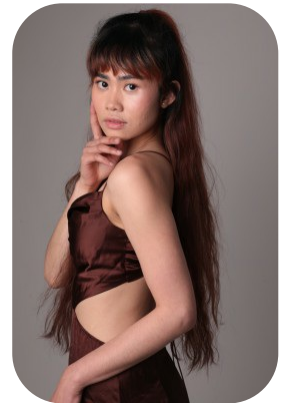

Ada Mae Parcon

Age: 25-30	Height: 5ft5inch	Eye Colour: Black	Accent: London
Gender:F	Weight: 50kg	Waist: 25es	Bust: 31es
Location: London	Shoe Size: 6	Hips: 32 es	
Drives: Yes	Hair Color: Brunette		

Talents
COMMERCIAL MODELS, EXTRAS